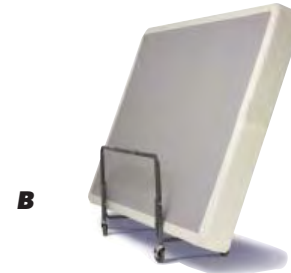

MATTRESS CARTS

A. PROSERIES MATTRESS CART WITH REMOVABLE HANDLES

This cart has the same specifications as our other mattress cart, but with removable bars and 5" casters instead. Keep the handles in and move 2 to 3 mattresses. Remove the handles and stack up to 15 mattresses for warehouse storage. The carpet platform is also removable and comes with the cart at no additional cost.

Product Specifications: 32" x 42" x 36" with 5" casters.

Item# 330050
 Non-Member Price \$234
Member Price \$195

B. THE MATT-MOBILE

The Matt-Mobile's vertical wire mechanism provides 2 adjustments to hold both smaller and larger mattresses. Allows for labor savings through single person handling. Minimizes mattress damage from bending, dropping and scuffing. Its polyethylene cushions make carrying up stairs easier. Built with durable and sturdy tubing and a chip-resistant powder coat finish.

Product Specifications: Tubing: 1" sq. x .058" min. wall thickness. 4" wheels: 2 swivel and lock, 2 are stationary for smooth, easy operation. Weight: 25 lbs.

Item# MATT
 Non-Member Price \$142
Member Price \$118

MATTRESS CARRIERS

PRO SERIES CANVAS MATTRESS CARRIER

Tired of paying for dirty and damaged mattresses? Here's the solution: ProSeries Canvas Mattress Carrier. The double-handed design allows for even distribution of weight and easy-handling. They are lightweight, durable, economical and, best of all, they're washable! 25" x 13" x 82". Weight: 2.5 lbs.