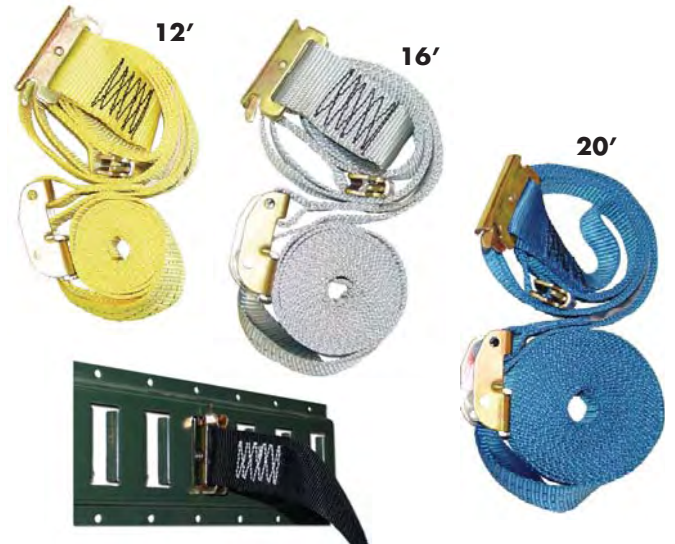

Benefits: Keeps your hands free to balance the load. 100% adjustable to any object size. Great for men and women.

Item# ShodollyLD
 Non-Member Price \$42
Member Price \$35

SHOULDER DOLLY® HEAVY DUTY™

The Shoulder Dolly® significantly reduces the need for traditional wheeled dollies. The system allows moving heavy and bulky objects safely over adverse terrain, yet gives the sensitive control necessary to navigate over fragile hard-wood and custom tile floors and around interior walls. Shoulder Dolly® also increases efficiency and reduces the opportunity for personal injury.

Item# ShodollyHD
 Non-Member Price \$288
Member Price \$240

SEE PAGE 24 FOR SHOULDER DOLLY ACCESSORIES

RATCHET STRAPS

Spring Loaded - Straps are 2" wide Cordura polyester webbing, with a fixed-end length of 4'. The minimum breaking strength capacity is 3,300 lbs., and the recommended working load capacity is 1,100 lbs. Straps are color-coded for easy length identification.

E-SERIES RATCHET STRAPS

Item#	Size	Non-Member Price	Member Price
610021	12'	\$16	\$13
610019	16'	\$18	\$15
610017	20'	\$19	\$16

10' E-TRACK

Item#	Size	Non-Member Price	Member Price
610051	10'	\$40	\$33

SUPPORT BELTS & STRAPS

SIZES	
X-SMALL 24"-28" waist	LARGE 35"-41" waist
SMALL 27"-32" waist	X-LARGE 40"-45" waist
MEDIUM 31"-36" waist	XX-LARGE 44"-50" waist
COLORS	
Black	Orange
Burgundy	Purple
Green	Red
Navy	Royal Blue